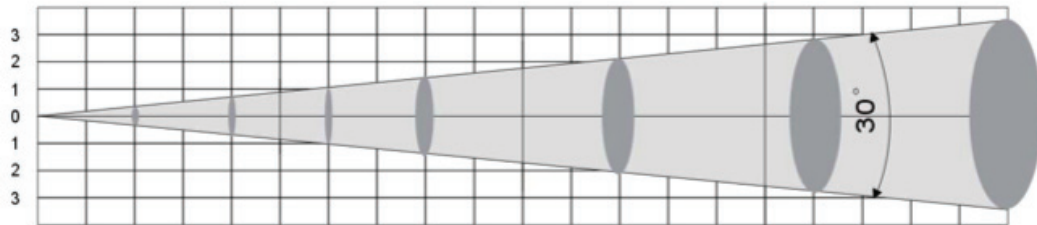

1.64'	— 3.28'	— 4.92'	— 6.56'	— 9.84'	— 13.11'	— 16.39'	Distance(Feet)
0.5	— 1	— 1.5	— 2	— 3	— 4	— 5	Distance(Meters)
1.39'	— 2.79'	— 4.18'	— 5.57'	— 8.36'	— 11.15'	— 13.93'	Diameter(Feet)
0.425	— 0.85	— 1.275	— 1.7	— 2.55	— 3.4	— 4.25	Diameter(Meters)