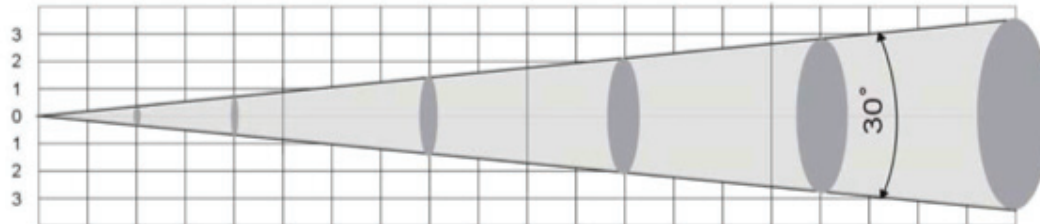

1.64'	3.28'	6.56'	9.84'	13.11'	16.39'	Distance(Feet)
0.5	1	2	3	4	5	Distance(Meters)
1.39'	2.79'	5.57'	8.36'	11.15'	13.93'	Diameter(Feet)
0.425	0.85	1.7	2.55	3.4	4.25	Diameter(Meters)