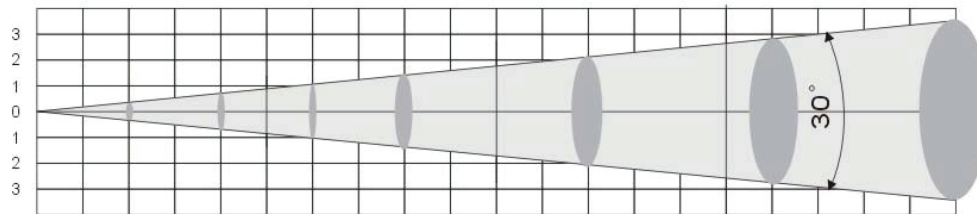

Par 64 White

LED Fixture

Dip Switch Chart

Mode	Dip 1	Dip2	Dip3	Dip4	Dip5	Dip6	Dip7	Dip8	Dip9	Dip10	Function
Auto Run (Master projector)	0	0	0	0	0	0	X	X	0	0	Color changing and color fading Select running speed via dip7, dip 8
Sound Activated (Master projector)	X	X	X	X	X	X	0	0	0	0	Static color and flash Select static color via dip1~dip3 (separately for R.G.B) select flash speed via Dip4~dip6
DMX	X	X	X	X	X	X	X	X	X	1	DMX mode CH1→R CH2→G CH3→B CH4→Dimmer CH5→flash
Other	1	0	0	0	0	0	0	0	0	1	1. DMX address is 1 when in DMX mode 2. As Slave projector when in M/S mode
	0	0	0	0	0	0	0	0	0	1	Black out

Photometric

W 3100 — 1197 — 570 — 335 — 126.1 — 87.9 — 53.8 lux

1.64'	3.28'	4.92'	6.56'	9.84'	13.11'	16.39'	Distance(Feet)
0.5	1	1.5	2	3	4	5	Distance(Meters)
1.39'	2.79'	4.18'	5.57'	8.36'	11.15'	13.93'	Diameter(Feet)
0.425	0.85	1.275	1.7	2.55	3.4	4.25	Diameter(Meters)