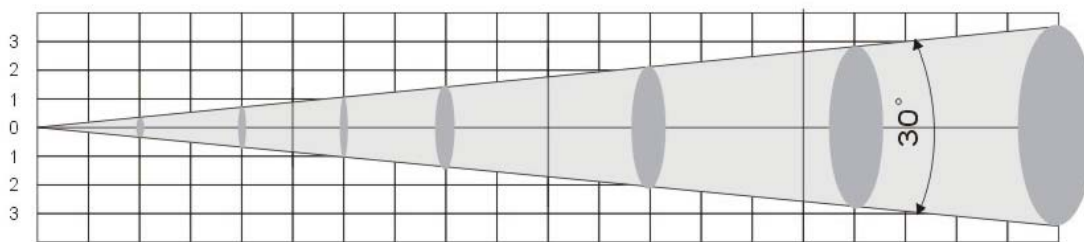

LED PAR 64 WHITE

Dip Switch Chart

Mode	Dip 1	Dip2	Dip3	Dip4	Dip5	Dip6	Dip7	Dip8	Dip9	Dip10	Function
Auto Run (Master projector)	0	0	0	0	0	0	X	X	0	0	Color changing and color fading Select running speed via dip7, dip 8
Sound Activated (Master projector)	X	X	X	X	X	X	0	0	0	0	Static color and flash Select static color via dip1~dip3 (separately for R.G.B) select flash speed via Dip4~dip6
DMX	X	X	X	X	X	X	X	X	X	1	DMX mode CH1→R CH2→G CH3→B CH4→Dimmer CH5→flash
Other	1	0	0	0	0	0	0	0	0	1	1. DMX address is 1 when in DMX mode 2. As Slave projector when in M/S mode
	0	0	0	0	0	0	0	0	0	1	Black out

Photometric

W 3100 — 1197 — 570 — 335 — 126.1 — 87.9 — 53.8 lux

1.64'	3.28'	4.92'	6.56'	9.84'	13.11'	16.39'	Distance(Feet)
0.5	1	1.5	2	3	4	5	Distance(Meters)
1.39'	2.79'	4.18'	5.57'	8.36'	11.15'	13.93'	Diameter(Feet)
0.425	0.85	1.275	1.7	2.55	3.4	4.25	Diameter(Meters)