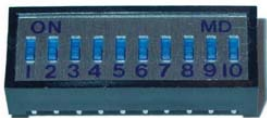

Specification:

Size: 11.5" x 8.5" x 8.5"

Power Consumption: 30w

183 10mm super bright Neutral White

Output distance: 50'

Lifetime: 60 to 100 thousand hours

Input power: 120V AC

Easily Controlled via DMX or Auto Program

4 DMX Channels with intensity dimmer and stroke

Sound Activation

Dip Switch.

Dip Switch Chart

Mode	Dip 1	Dip2	Dip3	Dip4	Dip5	Dip6	Dip7	Dip8	Dip9	Dip10	Function
Auto Run (Master projector)	0	0	0	0	0	0	X	X	0	0	Color changing and color fading Select running speed via dip7, dip 8
Sound Activated (Master projector)	X	X	X	X	X	X	0	0	0	0	Static color and flash Select static color via dip1 - dip3 (separately for R.G.B) select flash speed via Dip4 - dip6
DMX	X	X	X	X	X	X	X	X	X	1	DMX mode CH1 → R CH2 → G CH3 → B CH4 → Dimmer CH5 → flash
Other	1	0	0	0	0	0	0	0	0	1	1. DMX address is 1 when in DMX mode 2. As Slave projector when in M/S mode
	0	0	0	0	0	0	0	0	0	1	Black out

LED PAR 64 WHITE

Dip Switch.

Dip Switch Chart

Mode	Dip 1	Dip2	Dip3	Dip4	Dip5	Dip6	Dip7	Dip8	Dip9	Dip10	Function
Auto Run (Master projector)	0	0	0	0	0	0	X	X	0	0	Color changing and color fading Select running speed via dip7, dip 8
Sound Activated (Master projector)	X	X	X	X	X	X	0	0	0	0	Static color and flash Select static color via dip1~dip3 (separately for R.G.B) select flash speed via Dip4~dip6
DMX	X	X	X	X	X	X	X	X	X	1	DMX mode CH1→R CH2→G CH3→B CH4→Dimmer CH5→flash
Other	1	0	0	0	0	0	0	0	0	1	1. DMX address is 1 when in DMX mode 2. As Slave projector when in M/S mode
	0	0	0	0	0	0	0	0	0	1	Black out