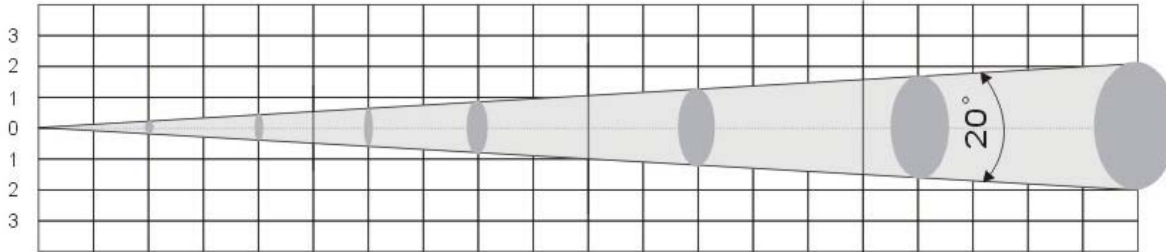

COLORWATER DELUXE

Photometric

R	385	— 87.6	— 41	— 23.4	— 10.2	— 4.8	— 3	lux
G	911	— 376	— 221.2	— 166.4	— 92.9	— 50.9	— 35.7	lux
B	648	— 250.6	— 128.7	— 71.2	— 47	— 22	— 12	lux
RGB	1907	— 587	— 367.2	— 234.7	— 191.1	— 80.3	— 45	lux

1.64'	— 3.28'	— 4.92'	— 6.56'	— 9.84'	— 13.11'	— 16.39'	Distance(Feet)
0.5	— 1	— 1.5	— 2	— 3	— 4	— 5	Distance(Meters)
1.39'	— 2.79'	— 4.18'	— 5.57'	— 8.36'	— 11.15'	— 13.93'	Diameter(Feet)
0.425	— 0.85	— 1.275	— 1.7	— 2.55	— 3.4	— 4.25	Diameter(Meters)