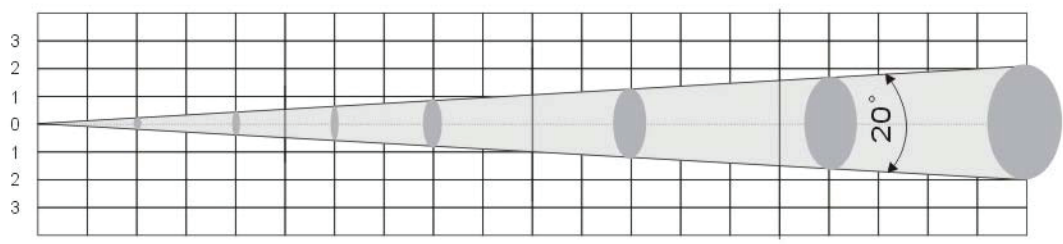

ColorWater Deluxe

LED Outdoor Fixture

Photometric

R	385	87.6	41	23.4	10.2	4.8	3	lux
G	911	376	221.2	166.4	92.9	50.9	35.7	lux
B	648	250.6	128.7	71.2	47	22	12	lux
RGB	1907	587	367.2	234.7	191.1	80.3	45	lux

1.64'	3.28'	4.92'	6.56'	9.84'	13.11'	16.39'	Distance(Feet)
0.5	1	1.5	2	3	4	5	Distance(Meters)
1.39'	2.79'	4.18'	5.57'	8.36'	11.15'	13.93'	Diameter(Feet)
0.425	0.85	1.275	1.7	2.55	3.4	4.25	Diameter(Meters)