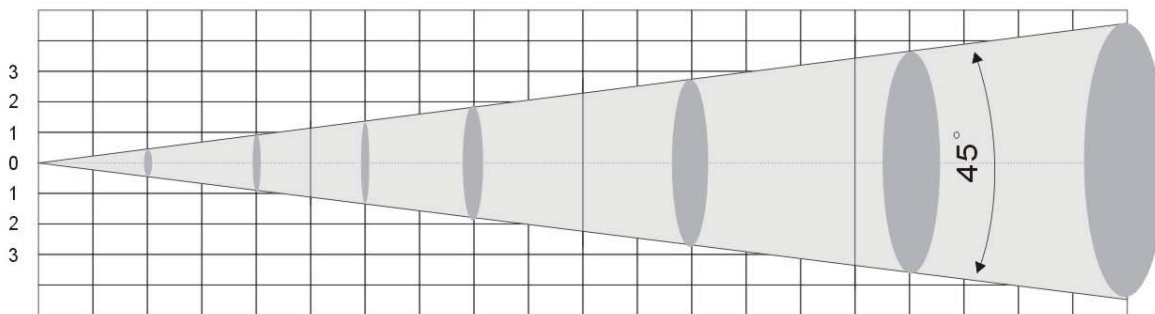

Outdoor Par 64 36 1W LEDs

General Information

- :: Input power: AC 90-240V switchable
- :: Power consumption: 45W
- :: LEDs: 36 RGB 1W LEDs (R:12,G:12,B:12)
- :: Beam angle: 45 degree
- :: Thermal protection
- :: Controlled Self Program and 3 or 5 DMX signal
- :: Selectable built programs, auto run, DMX mode, M/S mode, sound active, dimming mode
- :: Housing: Aluminum IP65
- :: Weight: 9 lbs
- :: Size: 10.25"*9.8"* 8"

Photometric Chart:

R	3670	1530	473	215	115	78	lux
G	2740	1150	305	145	77	47	lux
B	2510	1086	318	134	80	53	lux
RGB	7880	3130	765	412	206	125	lux

1.64'	3.28'	6.56'	9.84'	13.11'	16.39'	Distance(Feet)
0.5	1	2	3	4	5	Distance(Meters)
1.39'	2.79'	5.57'	8.36'	11.15'	13.93'	Diameter(Feet)
0.425	0.85	1.7	2.55	3.4	4.25	Diameter(Meters)